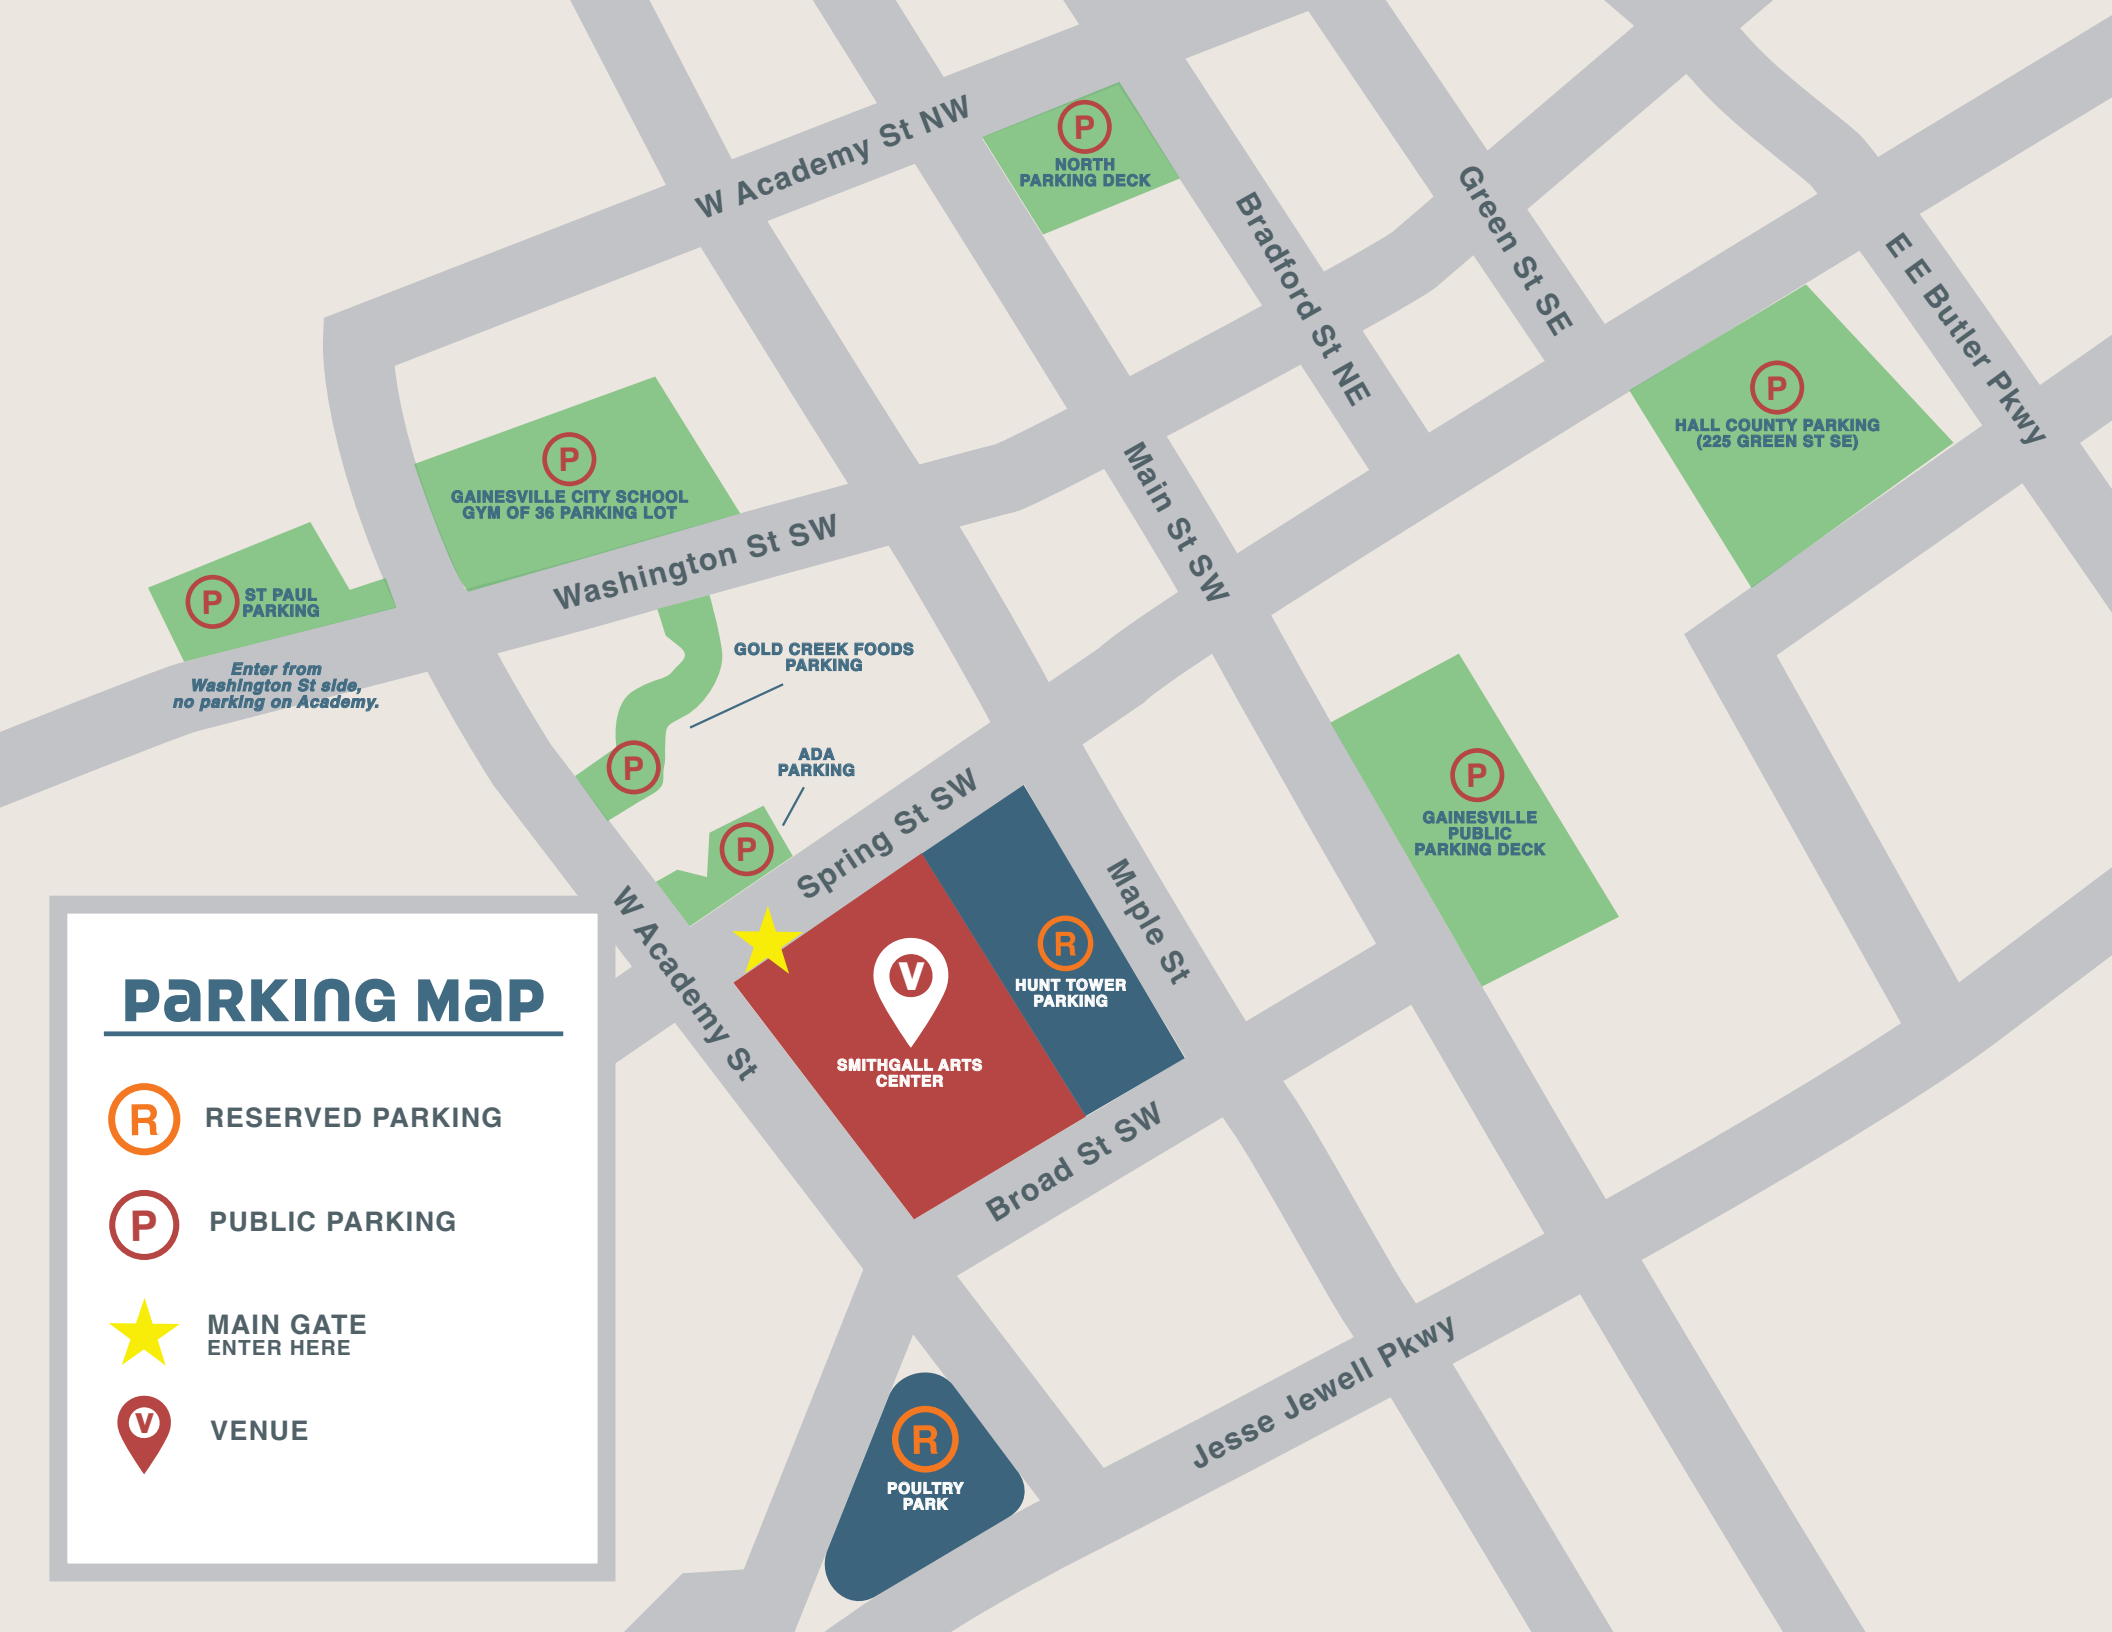

PARKING MAP

 RESERVED PARKING

 PUBLIC PARKING

 MAIN GATE
ENTER HERE

 VENUE

 ST PAUL PARKING

Enter from Washington St side, no parking on Academy.

 GAINESVILLE CITY SCHOOL GYM OF 36 PARKING LOT

 NORTH PARKING DECK

GOLD CREEK FOODS PARKING

 ADA PARKING

 HUNT TOWER PARKING

 SMITHGALL ARTS CENTER

 GAINESVILLE PUBLIC PARKING DECK

 HALL COUNTY PARKING (225 GREEN ST SE)

 POULTRY PARK