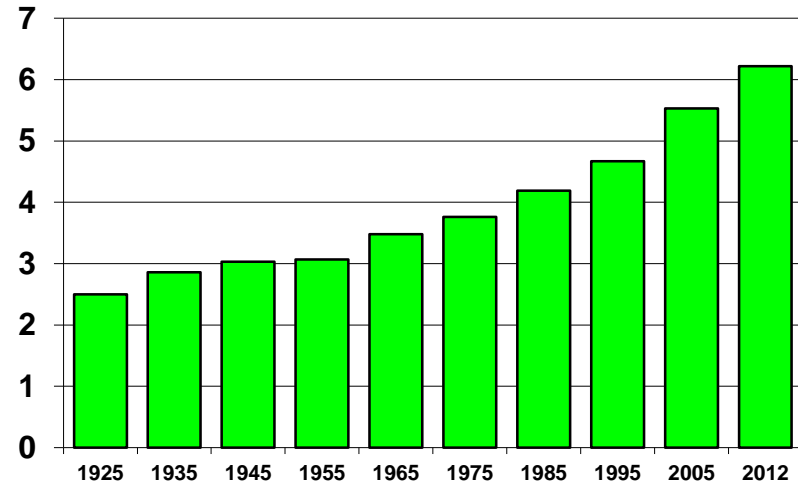

# Research and Innovation Have Led to Dramatic Progress in Broiler Performance

### Growing Time -- Weeks

### Live Weight -- Lbs.